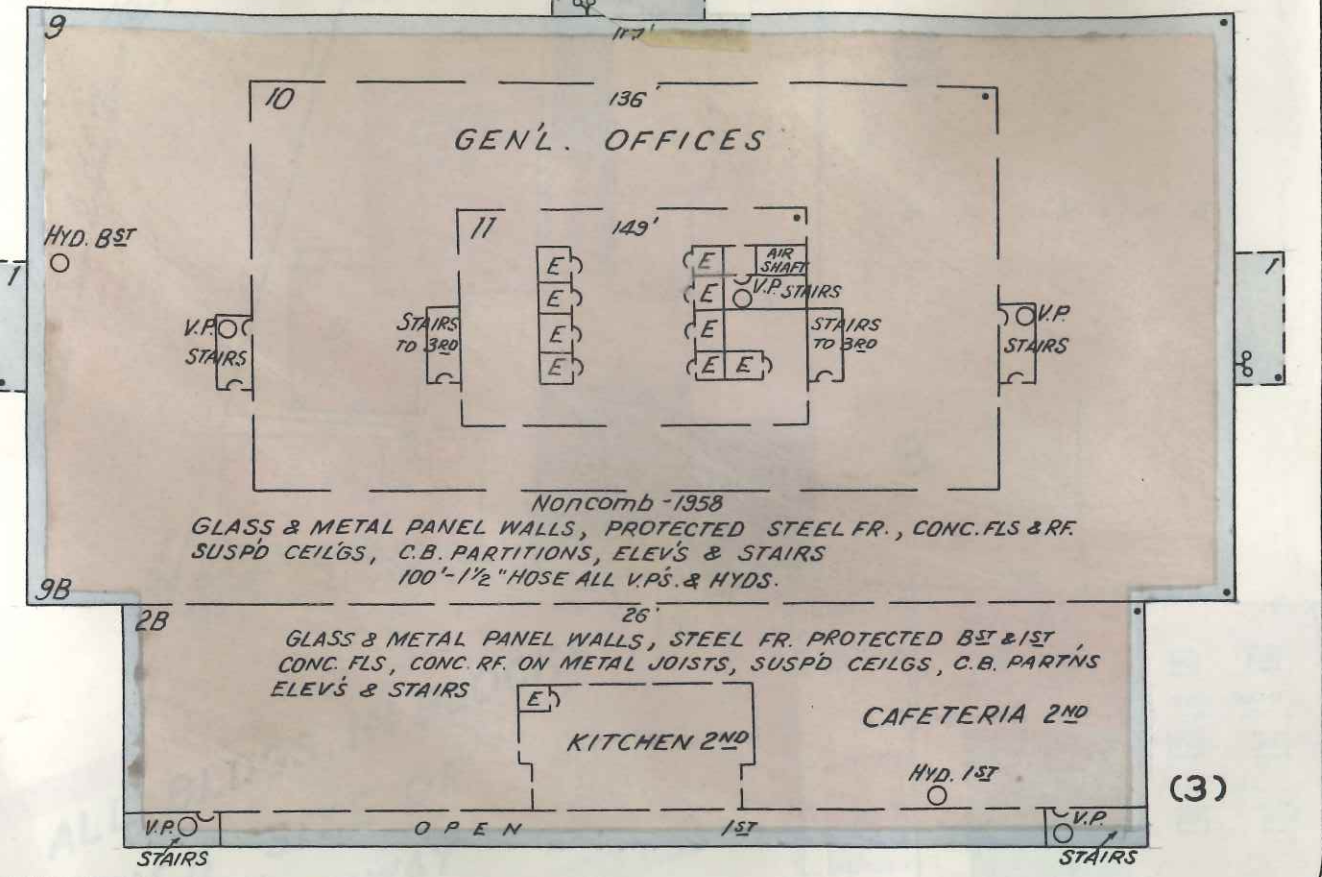

HIGH
8" W.P. 12" W.P.

GEORGE

300
(T.S.N.E.T.CO.)
THE SOUTHERN NEW ENGLAND TELEPHONE CO.

P A R K ' G

(2)

ROAD

OAK ST. CONNECTOR

LLEGE